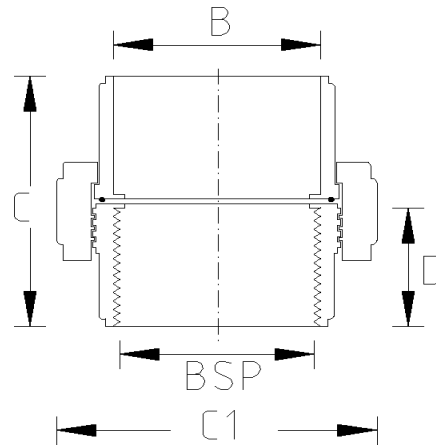

PT UNION (Imperial)

DATA TABLE

| SIZE | B (mm) | BSP | C (mm) | C1 (mm) | D (mm) | WEIGHT (g) |
|--------|--------|--------|--------|---------|--------|------------|
| 1/2" | 21.4 | 1/2" | 47.0 | 40.0 | 24.0 | 42.0 |
| 3/4" | 26.7 | 3/4" | 52.0 | 51.0 | 26.0 | 70.0 |
| 1" | 33.6 | 1" | 58.0 | 57.0 | 28.0 | 95.0 |
| 1 1/4" | 42.2 | 1 1/4" | 71.0 | 71.0 | 38.0 | 155.0 |
| 1 1/2" | 48.3 | 1 1/2" | 79.0 | 77.0 | 42.0 | 240.0 |
| 2" | 60.3 | 2" | 93.0 | 93.0 | 49.0 | 405.0 |
| 2 1/2" | 75.2 | 2 1/2" | 106.0 | 119.0 | 30.0 | 625.0 |
| 3" | 88.9 | 3" | 121.0 | 134.0 | 33.0 | 865.0 |
| 4" | 114.3 | 4" | 140.0 | 163.0 | 39.0 | 1340.0 |

SPECS

- WRAS Approved
- Maximum Working Pressure - 10bar
- Operation Temperature 0 - 60°C

Temperature Derating Table

| Temperature C | Pressure rating bar |
|---------------|---------------------|
| 20 | 10.0 |
| 30 | 8.0 |
| 40 | 5.8 |
| 50 | 3.9 |
| 60 | 2.2 |