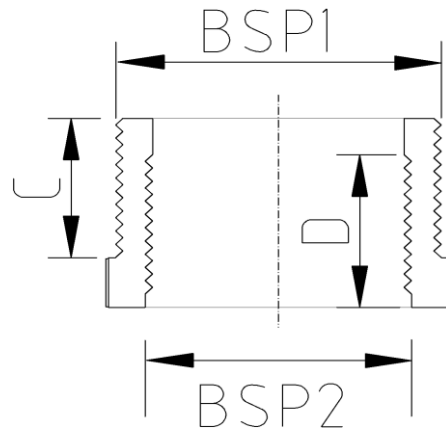

## BSP REDUCING BUSH (Imperial)

### DATA TABLE

SIZE	BSP1	BSP2	C (mm)	D (mm)	WEIGHT (g)
3/4" x 1/2"	3/4"	1/2"	18.5	17.0	16
1" x 1/2"	1"	1/2"	22.6	17.0	25
1" x 3/4"	1"	3/4"	22.6	18.5	29
1 1/4" x 1"	1 1/4"	1"	22.5	22.0	31
1 1/2" x 1"	1 1/2"	1"	23.0	22.0	40
1 1/2" x 1 1/4"	1 1/2"	1 1/4"	23.0	24.5	45
2" x 1"	2"	1"	26.0	22.0	47
2" x 1 1/2"	2"	1 1/2"	26.0	25.0	49
2 1/2" x 2"	2 1/2"	2"	32.0	28.0	95
3" x 2"	3"	2"	32.0	31.0	99
3" x 2 1/2"	3"	2 1/2"	32.0	28.0	135
4" x 2"	4"	2"	38.0	28.0	150
4" x 3"	4"	3"	38.0	34.0	100