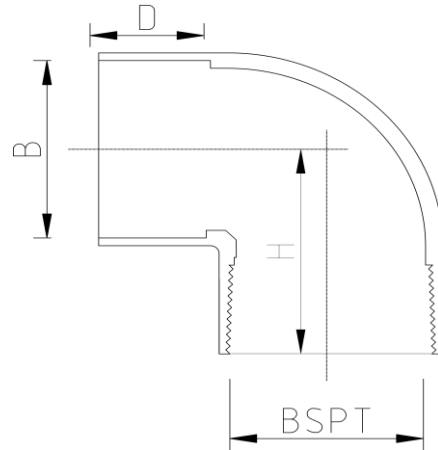

90° ELBOW PT (Imperial)

DATA TABLE

SIZE	B (mm)	D (mm)	H (mm)	BSPT	Weight (g)
1/2"	21.4	17.0	28.2	1/2"	23
3/4"	26.7	20.0	34.2	3/4"	39
1"	33.6	23.0	39.4	1"	56
1 1/4"	42.2	26.0	50.9	1 1/4"	72
1 1/2"	48.3	30.5	54.1	1 1/2"	155
2"	60.3	38.0	72.0	2"	265
2 1/2"	75.2	44.0	83.0	2 1/2"	400
3"	88.9	52.0	99.0	3"	670

SPECS

- WRAS Approved
- Maximum working pressure - 10bar
- Operating Temperature 0-60°C

RELATED PRODUCTS

- [51023 - 500ml Griffon Uni-100 PVC Cement](#)
- [51010 - 500ml Tangit Cement](#)
- [51024 - 500ml Griffon WDF-05 Fast Setting PVC Cement](#)
- [51021 - 500ml Griffon Pipe Cleaner](#)
- [2817 - 50mm roll Emery Cloth](#)
- [40911 - Centre Pull Paper Towel](#)
- [13293 - PTFE Tape](#)

Plastic Pipe Shop Ltd

Drawing Name	Imperial 90 Elbow PT PVC
Drawing No.	IMP90ELBPT/PPF27
Drawn by	BB
Last revision	16 August 2019
Sheet	1/1
Manufacturer	ERA/COMER/EFFAST