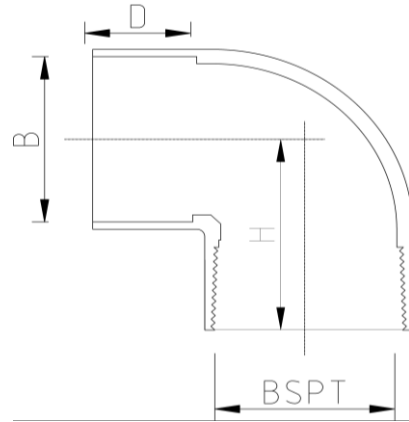

## 90° ELBOW PT (Imperial)

### DATA TABLE

SIZE	B (mm)	D (mm)	H (mm)	BSPT	Weight (g)
1/2"	21.4	17.0	28.3	21	23
3/4"	26.7	20.0	34.3	26.4	38
1"	33.4	23.0	39.4	33.2	56
1 1/4"	42.2	27.5	48.8	41.9	96
1 1/2"	48.3	30.5	54.1	47.8	155
2"	60.3	36.5	67.8	59.6	284
2 1/2"	75.0	45.2	83.6	75.2	335
3"	88.9	51.9	98.4	87.9	620