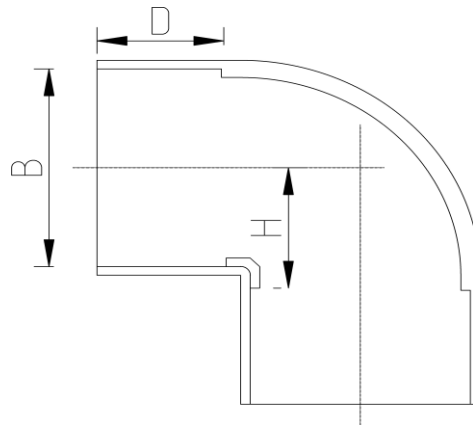

## 90° ELBOW (Imperial)

### DATA TABLE

SIZE	B (mm)	D (mm)	H (mm)	Weight(g)
3/8"	17.1	15.0	9.0	13
1/2"	21.4	17.0	13.0	20
3/4"	26.7	20.0	15.5	35
1"	33.6	23.0	19.0	60
1 1/4"	42.2	27.5	23.5	90
1 1/2"	48.3	30.5	28.0	135
2"	60.3	36.5	34.5	220
2 1/2"	75.2	44.0	38.0	375
3"	88.9	51.0	51.0	600
4"	114.3	63.5	64.0	1060
6"	168.3	91.0	92.5	3200
8"	219.1	119.0	115.0	7500