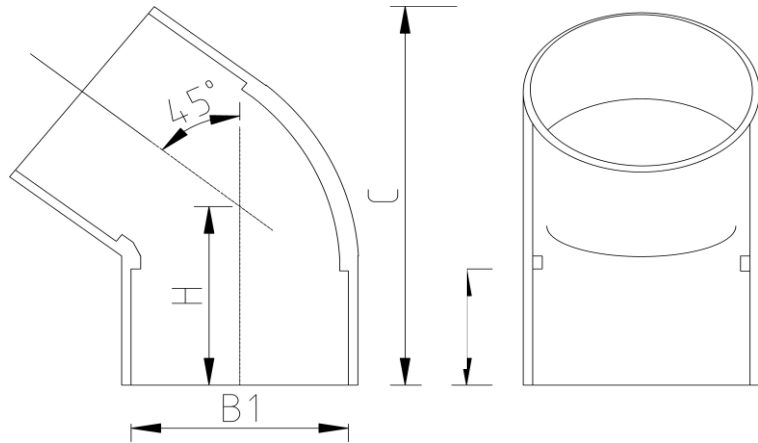

45° ELBOW (Imperial)

DATA TABLE

SIZE	B1 (mm)	D (mm)	H (mm)	WEIGHT (g)
1 1/2"	48.3	34.0	46.0	115
2"	60.3	40.0	55.0	190

SPECS

- WRAS Approved
- Maximum Working Pressure - 10bar
- Operation Temperature 0 - 60°C

Temperature Derating Table

Temperature C	Pressure rating bar
20	10.0
30	8.0
40	5.8
50	3.9
60	2.2

Plastic Pipe Shop Ltd

Unit 10, 9 Munro Road,
Stirling, FK7 7XQ
Web: www.plasticpipeshop.co.uk
Email: sales@plasticpipeshop.co.uk
Tel: 01786 472 850

Plastic Pipe Shop Ltd

Drawing Name	Imperial White 45 Elbow
Drawing No.	IMPWH45ELB/PPF154
Drawn by	BB
Last revision	27 March 2019
Sheet	1/1
Manufacturer	ERA